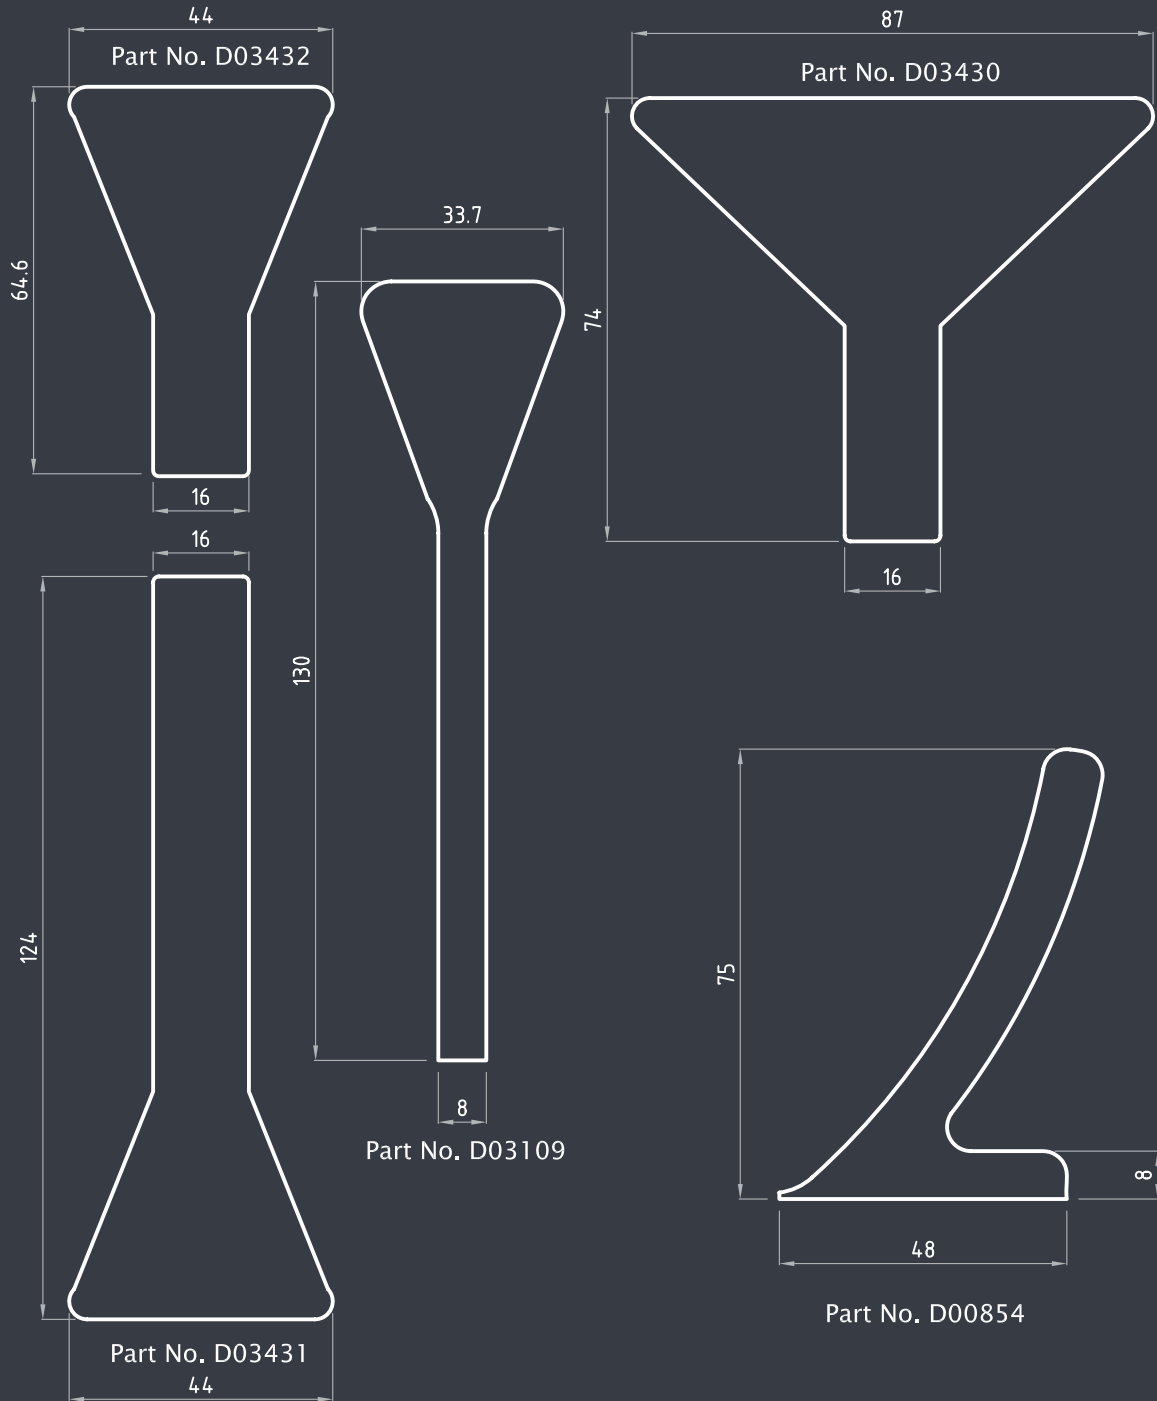

Indicative Range; Custom Design Available

Indicative Range; Custom Design Available

Part No. D03320

Part No. D03405

Part No. D00336
WITH FABRIC
INSERT

Part No. D02643
WITH FABRIC
INSERT

Part No. D03392
WITH FABRIC
INSERT

Part No. D02379

Part No. D02901
WITH FABRIC
INSERT

Part No. D02372
WITH HARD BACK
INSERT

Part No. D02378

Part No. D02675

Indicative Range; Custom Design Available

No. 1
Part No. D00685

No. 1
Part No. D02043

No. 2
Part No. D02428

No. 3
Part No. D02518

No. 3
Part No. D02614

No. 3
Part No. D02343

No. 3
Part No. D02429

No. 45P
Part No. D02344

Part No. D02739

Indicative Range; Custom Design Available

No. 5
Part No. D00689

No. 5
Part No. D02444

No. 7
Part No. D00692

No. 6
Part No. D02393

No. 6
Part No. D00690

No. 14
Part No. D02488

No. 11
Part No. D02635

No. 12
Part No. D02639