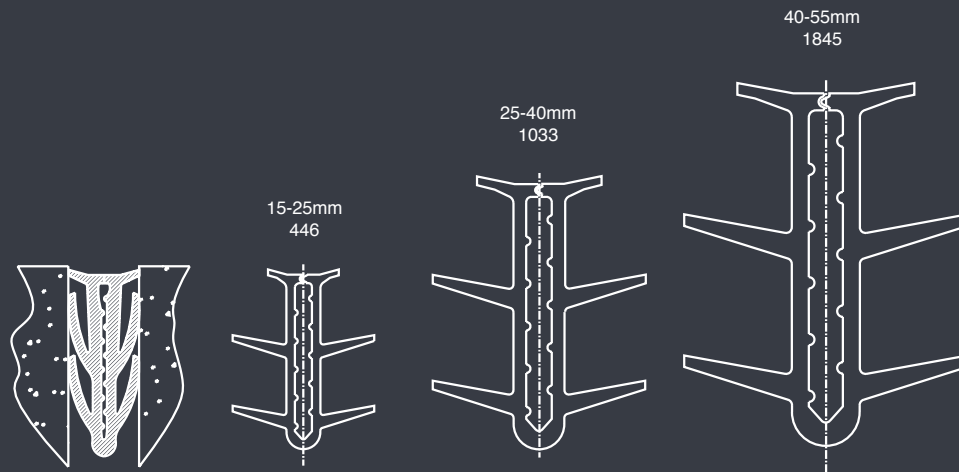

Indicative Range; Custom Design Available

Indicative Range; Custom Design Available

Indicative Range; Custom Design Available

Indicative Range; Custom Design Available

Indicative Range; Custom Design Available

Spine Seal Part No.	Total Movement (mm)	Gap Width (mm)	
		Min "A"	Max "B"
5/10	5	5	10
10/22	12	10	22
15/30	15	15	30
15/40	25	15	40
20/45	25	20	45
20/50	30	20	50
30/60	30	30	60
40/80	40	40	80

Indicative Range; Custom Design Available