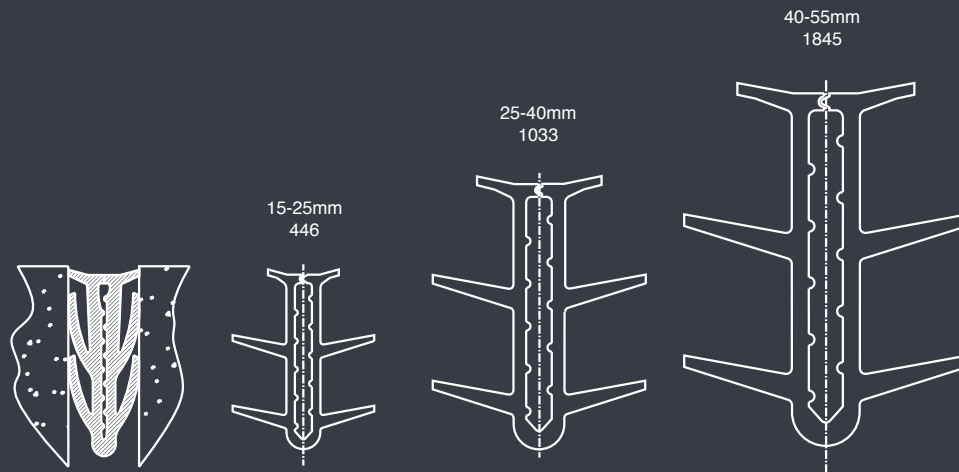

Spine Seal Part No.	Total Movement (mm)	Gap Width (mm)	
		Min "A"	Max "B"
5/10	5	5	10
10/22	12	10	22
15/30	15	15	30
15/40	25	15	40
20/45	25	20	45
20/50	30	20	50
30/60	30	30	60
40/80	40	40	80

Indicative Range; Custom Design Available

Indicative Range; Custom Design Available

Indicative Range; Custom Design Available

Indicative Range; Custom Design Available

Indicative Range; Custom Design Available

Indicative Range; Custom Design Available

Indicative Range; Custom Design Available

Indicative Range; Custom Design Available

Indicative Range; Custom Design Available

Spine Seal Part No.	Total Movement (mm)	Gap Width (mm)	
		Min "A"	Max "B"
5/10	5	5	10
10/22	12	10	22
15/30	15	15	30
15/40	25	15	40
20/45	25	20	45
20/50	30	20	50
30/60	30	30	60
40/80	40	40	80

Indicative Range; Custom Design Available

Indicative Range; Custom Design Available

Indicative Range; Custom Design Available

Indicative Range; Custom Design Available