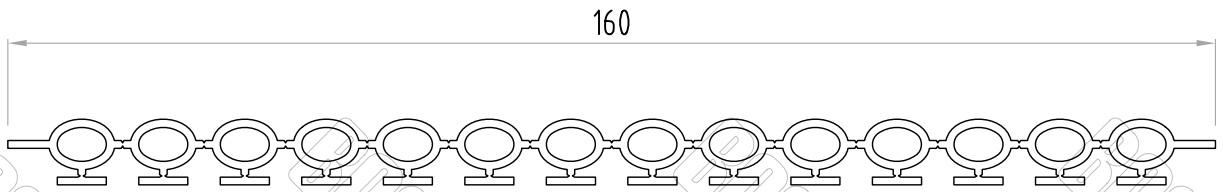

Available Colours:-
 Black, Blue, Manor Red
 Dune, Green, Terracotta

Solar Profiles

Materials:- PVC, PVC Nitrile & EPDM Rubber.
 All manufactured to comply with AS2369.1-1993 & 2369.2-1993

Part No. D02248

Part No. D02628

Part No. D02513

Part No. D02507

Part No. D02627

* Profile drawings appearing in this section are indicative only. some profiles may be restricted to specific customers, patents and or other limitations. The material displayed on this page may not be reprinted or otherwise reproduced without the express written permission of Boss Polymer Technologies.