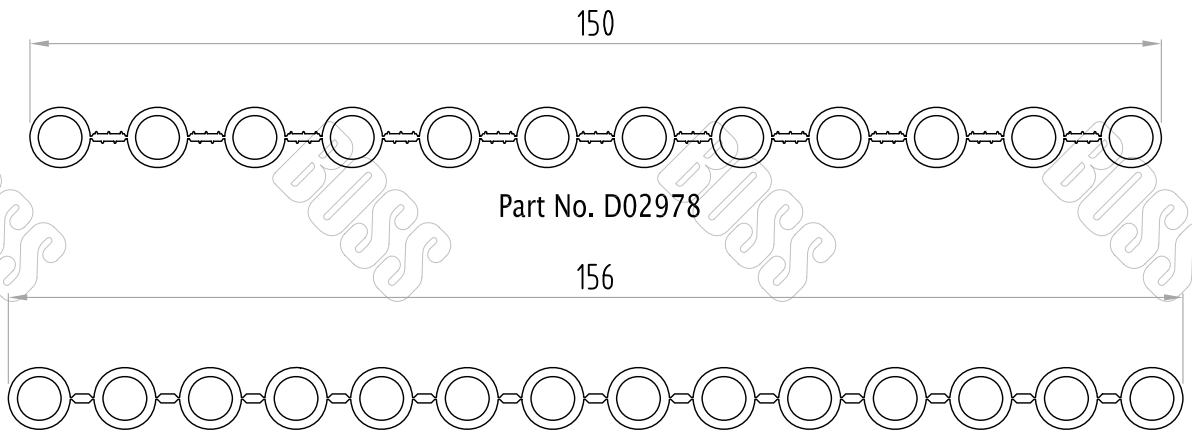

Available Colours:-
 Black, Blue, Manor Red
 Dune, Green, Terracotta

Solar Profiles

Materials:- PVC, PVC Nitrile & EPDM Rubber.
 All manufactured to comply with AS2369.1-1993 & 2369.2-1993

Part No. D02248

Part No. D02628

Part No. D02513

Part No. D02507

Part No. D02627

* Profile drawings appearing in this section are indicative only. some profiles may be restricted to specific customers, patents and or other limitations. The material displayed on this page may not be reprinted or otherwise reproduced without the express written permission of Boss Polymer Technologies.

Solar Profiles

Materials:- PVC, PVC Nitrile & EPDM Rubber.
All manufactured to comply with AS2369.1-1993 & 2369.2-1993

Part No. D02978

Part No. D03079

Part No. D03089

Part No. D03112

Part No. D03113

Part No. D03304