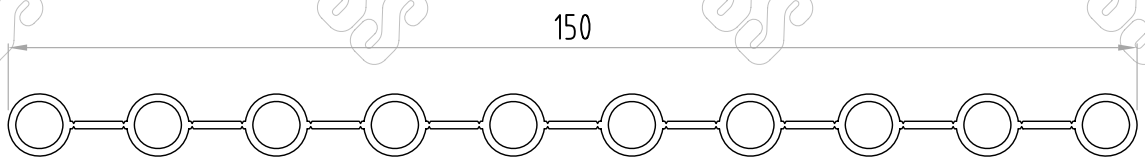

Available Colours:-
 Black, Blue, Manor Red
 Dune, Green, Terracotta

Solar Profiles

Materials:- PVC, PVC Nitrile & EPDM Rubber.
 All manufactured to comply with AS2369.1-1993 & 2369.2-1993

Part No. D02248

Part No. D02628

Part No. D02513

Part No. D02507

Part No. D02627

* Profile drawings appearing in this section are indicative only. some profiles may be restricted to specific customers, patents and or other limitations. The material displayed on this page may not be reprinted or otherwise reproduced without the express written permission of Boss Polymer Technologies.