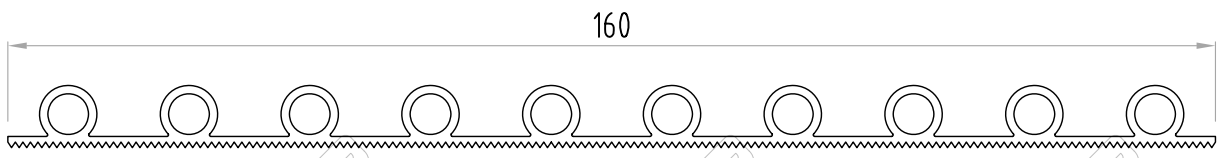

Available Colours:-
 Black, Blue, Manor Red
 Dune, Green, Terracotta

Solar Profiles

Materials:- PVC, PVC Nitrile & EPDM Rubber.
 All manufactured to comply with AS2369.1-1993 & 2369.2-1993

Part No. D02248

Part No. D02628

Part No. D02513

Part No. D02507

Part No. D02627

* Profile drawings appearing in this section are indicative only. some profiles may be restricted to specific customers, patents and or other limitations. The material displayed on this page may not be reprinted or otherwise reproduced without the express written permission of Boss Polymer Technologies.