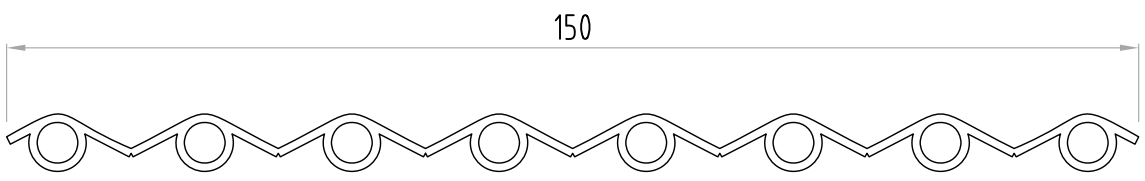

Available Colours:-
 Black, Blue, Manor Red
 Dune, Green, Terracotta

Solar Profiles

Materials:- PVC, PVC Nitrile & EPDM Rubber.
 All manufactured to comply with AS2369.1-1993 & 2369.2-1993

Part No. D02248

Part No. D02628

Part No. D02513

Part No. D02507

Part No. D02627

* Profile drawings appearing in this section are indicative only. some profiles may be restricted to specific customers, patents and or other limitations. The material displayed on this page may not be reprinted or otherwise reproduced without the express written permission of Boss Polymer Technologies.