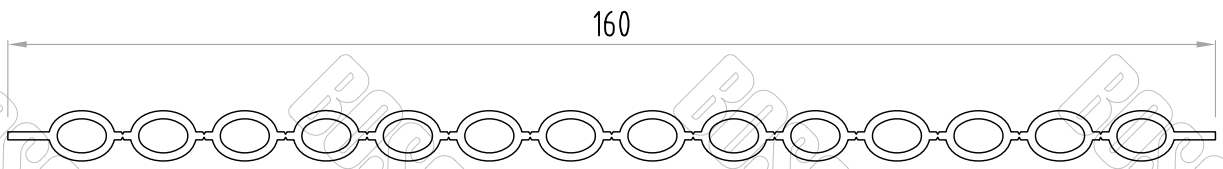

Available Colours:-
 Black, Blue, Manor Red
 Dune, Green, Terracotta

Solar Profiles

Materials:- PVC, PVC Nitrile & EPDM Rubber.
 All manufactured to comply with AS2369.1-1993 & 2369.2-1993

Part No. D02248

Part No. D02628

Part No. D02513

Part No. D02507

Part No. D02627

* Profile drawings appearing in this section are indicative only. some profiles may be restricted to specific customers, patents and or other limitations. The material displayed on this page may not be reprinted or otherwise reproduced without the express written permission of Boss Polymer Technologies.